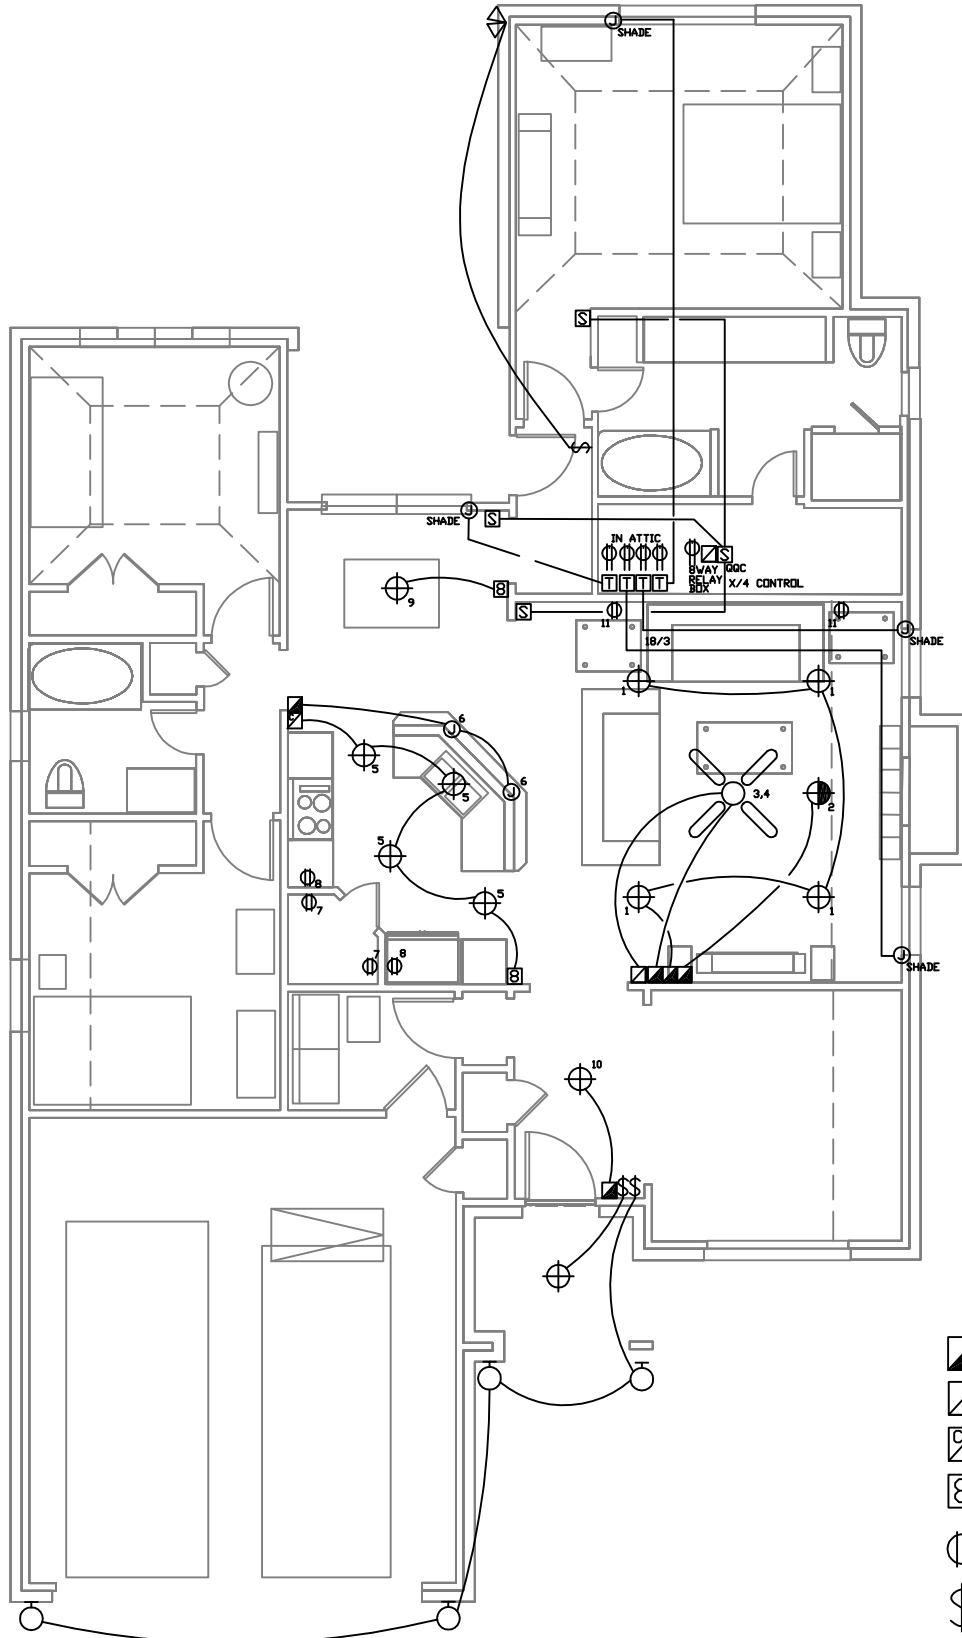

# NEW HOME PLANS FOR:

OWNERS: EDD LOVETTE & LAUREN BROOKS

LOCATION: TRINITY LAKES, FT WORTH TX

SHEET: E1.4

DATE: 11/07/2004

ELECTRICAL-  
X10 / SHADES

- ▣ 2-WAY DIM
- ◻ 2-WAY SWITCH
- ◻ COMPANION
- ⊞ 8 BUTTON
- ⊕ 2-WAY PLUGIN
- ⌘ STD SWITCH
- ⊞ SHADE CONTROL
- ⊞ SHADE XFMR