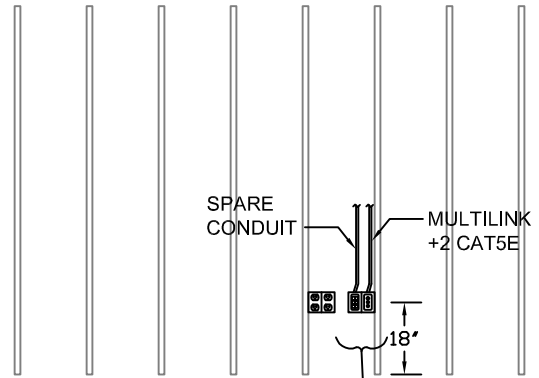

NEW HOME PLANS FOR:

OWNERS: EDD LOVETTE & LAUREN BROOKS

LOCATION: TRINITY LAKES, FT WORTH TX

SHEET: SS1.2

DATE: 11/07/2004

SPECIAL SYSTEMS

1 LEFT+	1 RIGHT+	SPARE	2 CAT5E
1 LEFT-	1 RIGHT-		2 RG6U
1 L. SURR+	1 R. SUR+		2 SPARE
1 L. SURR-	1 R. SUR-		
1 L. PANEL+	1 R. PANEL+		
1 L. PANEL-	1 R. PANEL-		

1 LIVING ROOM
SS1.2

(SPARE @ ROUGH-IN)	2 CAT5E
	2 RG6U
	2 SPARE

2 STUDY
SS1.2

3 TYPICAL VOLUME
SS1.2 & CAMERA BOX

4 TYPICAL
SS1.2 COMBO BOX