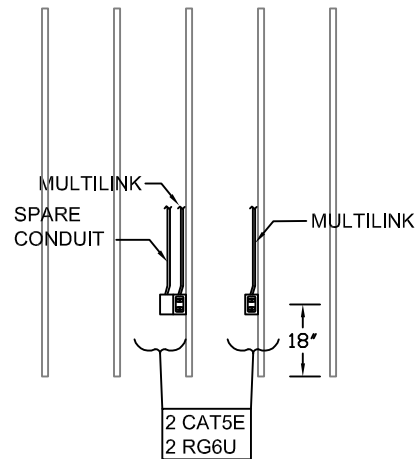

1 LIVING ROOM
SS1.2

(SPARE @ ROUGH-IN)	2 CAT5E
	2 RG6U
	2 SPARE

2 STUDY
SS1.2

3 TYPICAL VOLUME
SS1.2 & CAMERA BOX

4 TYPICAL
SS1.2 COMBO BOX