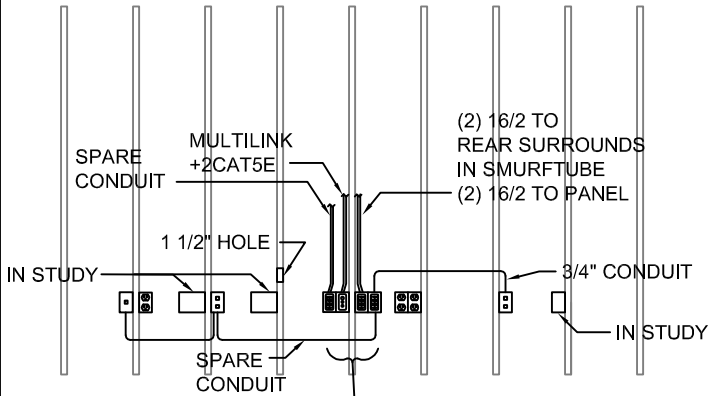

NEW HOME PLANS FOR:

OWNERS: EDD LOVETTE & LAUREN BROOKS

LOCATION: TRINITY LAKES, FT WORTH TX

SHEET: SS1.2

DATE: 11/07/2004

SPECIAL SYSTEMS

1 LEFT+	1 RIGHT+	SPARE	2 CAT5E
1 LEFT-	1 RIGHT-		2 RG6U
1 L. SURR+	1 R. SUR+		2 SPARE
1 L. SURR-	1 R. SUR-		
1 L. PANEL+	1 R. PANEL+		
1 L. PANEL-	1 R. PANEL-