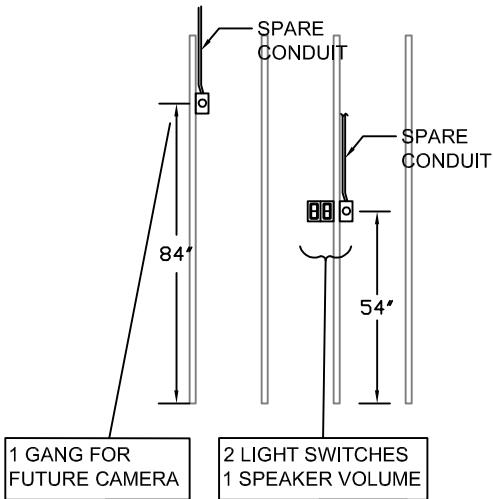

1 LIVING ROOM
SS1.2

(SPARE @ ROUGH-IN)	2 CAT5E
	2 RG6U
	2 SPARE

2 STUDY
SS1.2

3 TYPICAL VOLUME
SS1.2 & CAMERA BOX

4 TYPICAL
SS1.2 COMBO BOX